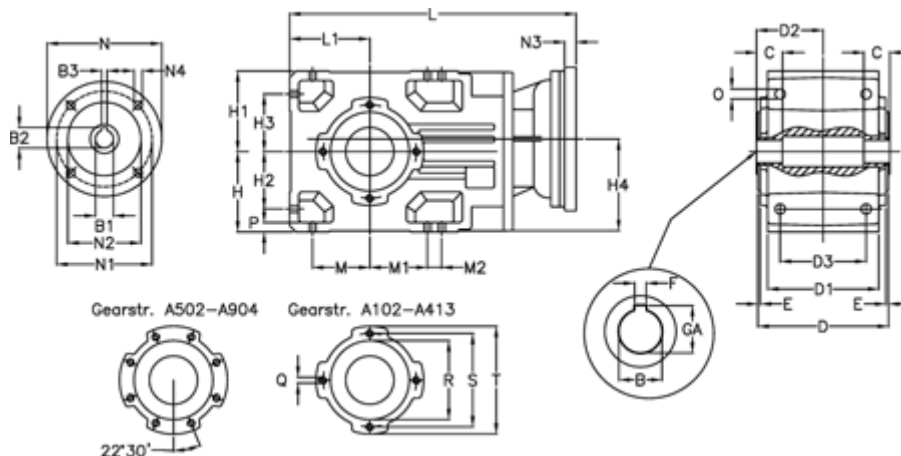

Article number: 29600205373225

Description: Bevel helical gearbox
A202UH30-53,7-P71B5

Measures

B = 30	D3 = 90	H3 = 60.0	N1 = 130	S = 115
B1 = 14	Description = A202UH30-xx-P71 B5	H4 = 93.0	N2 = 110	T = 140
B2 = 16.3	E = 3.0	L = 306.0	N3 = 0	
B3 = 5	F = 8	L1 = 80	N4 = M8x16	
C = 22	GA = 33.3	M = 60.0	O = 9.5	
D = 136	H = 80	M1 = 60.0	P = 9	
D1 = 110	H1 = 80	M2 = 0	Q = M8x15	
D2 = 70.0	H2 = 60.0	N = 160	R = 95	